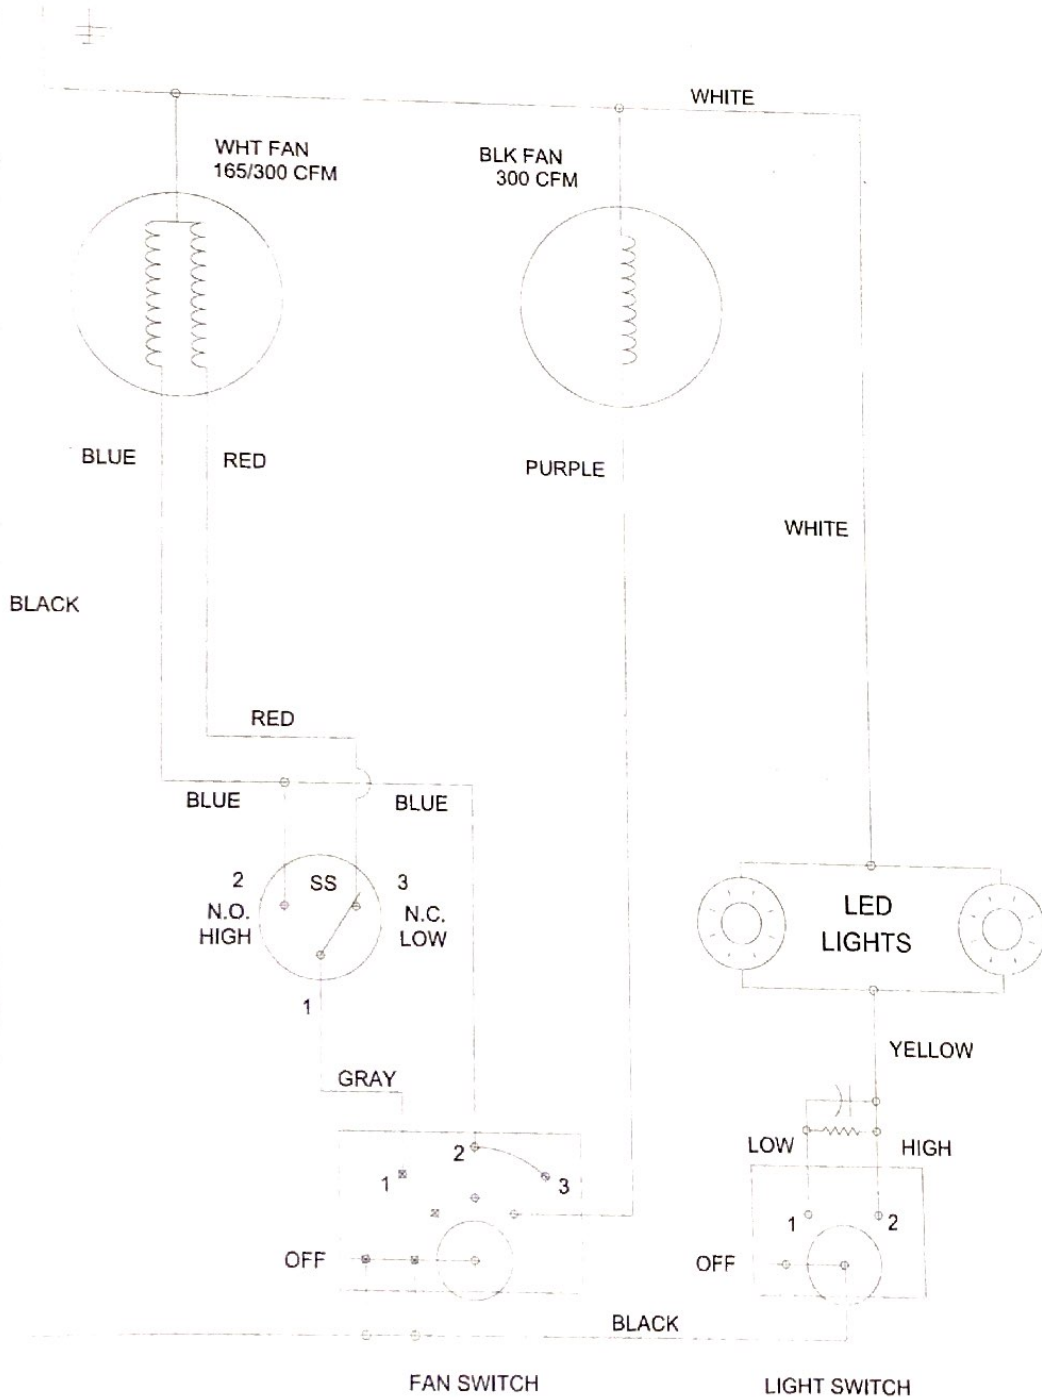

## WIRING DIAGRAM TWO BLOWER & LED LIGHT

SUPPLY  
120V/60HZ  
BLACK GRN  
WHITE

## WIRING DIAGRAM THREE BLOWER & LED LIGHT