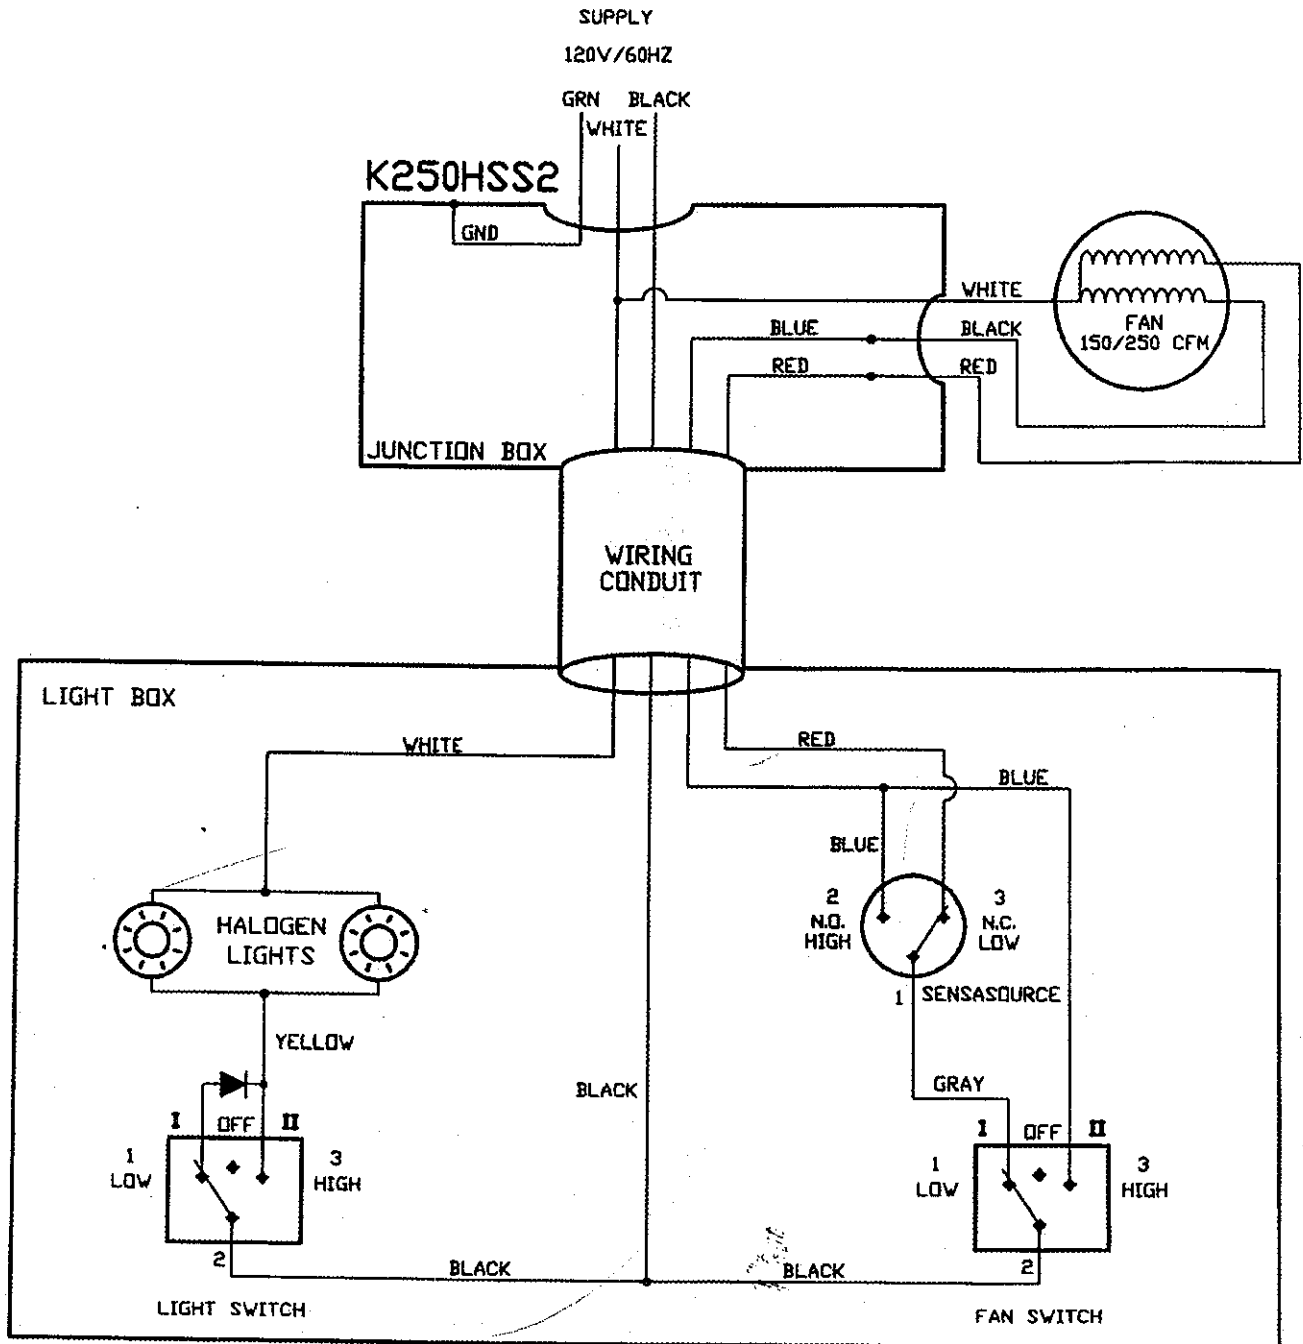

## WIRING DIAGRAM

### 6" HOOD HALOGEN LIGHTS WITH SENSASOURCE

**WARNING! DO NOT OPERATE VENT-A-HOOD WITHOUT PROPER GROUND CONNECTION**